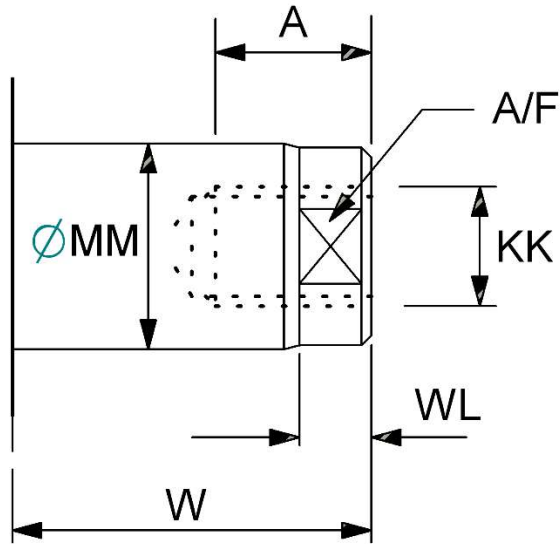

FEMALE THREAD - Shaft Mount

Standard 210 Bar Series

ROD DIA (mm)	KK (unf)	A	A/F	WL	W
0.5"	5/16"	12	10	9	16
0.62"	3/8"	16	13	9	16
0.75"	1/2"	20	16	9	18
1.0"	3/4"	25	22	11	22
1.25"	7/8"	32	27	15	30
1.37"	1.0"	36	30	17	34
1.5"	1 1/8"	40	34	17	34
1.75"	1 1/4"	45	39	22	44
2.0"	1 1/2"	50	45	22	44
2.25"	1 1/2"	57	51	26	52
2.5"	1 3/4"	63	57	26	52
3.0"	2.0"	70	68	30	60
3.5"	2 1/2"	85	80	30	60
4.0"	3.0"	95	92	35	68
5.0"	3 1/2"	110	115	35	68